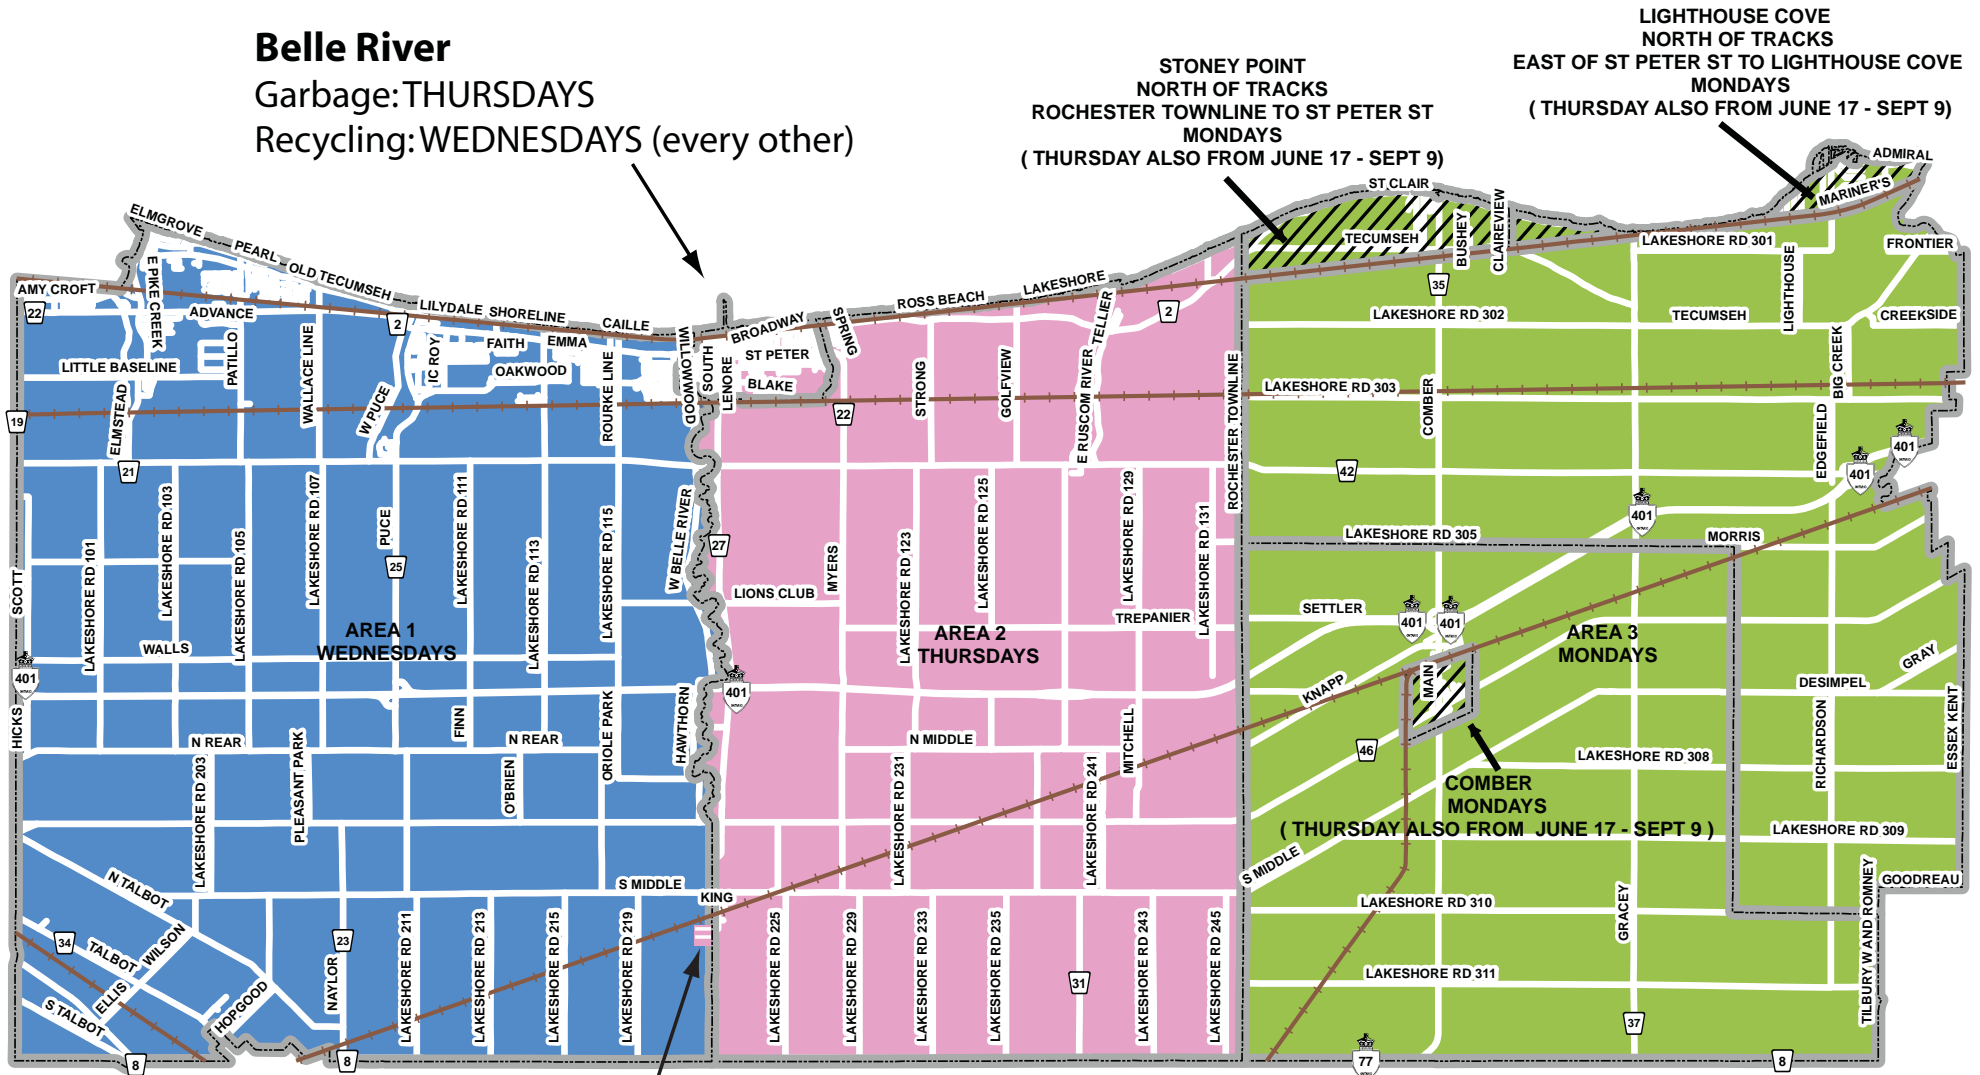

# 2010 Town of Lakeshore / Garbage and Recycling Area Map

**Note: Your GARBAGE & RECYCLING day MAY have changed.**

## Belle River

Garbage: THURSDAYS  
 Recycling: WEDNESDAYS (every other)

STONEY POINT  
 NORTH OF TRACKS  
 ROCHESTER TOWNLINE TO ST PETER ST  
 MONDAYS  
 ( THURSDAY ALSO FROM JUNE 17 - SEPT 9 )

LIGHTHOUSE COVE  
 NORTH OF TRACKS  
 EAST OF ST PETER ST TO LIGHTHOUSE COVE  
 MONDAYS  
 ( THURSDAY ALSO FROM JUNE 17 - SEPT 9 )

**Area 1** ■  
 Garbage: WEDNESDAYS  
 Recycling: WEDNESDAYS (every other)

All of King and Stowe  
 are considered AREA 2

**Area 2** ■  
 Garbage: THURSDAYS  
 Recycling: THURSDAYS (every other)  
 \* Belle River will receive recycling on Wed.

**Area 3** ■  
 Garbage: MONDAYS  
 Recycling: THURSDAYS (every other)