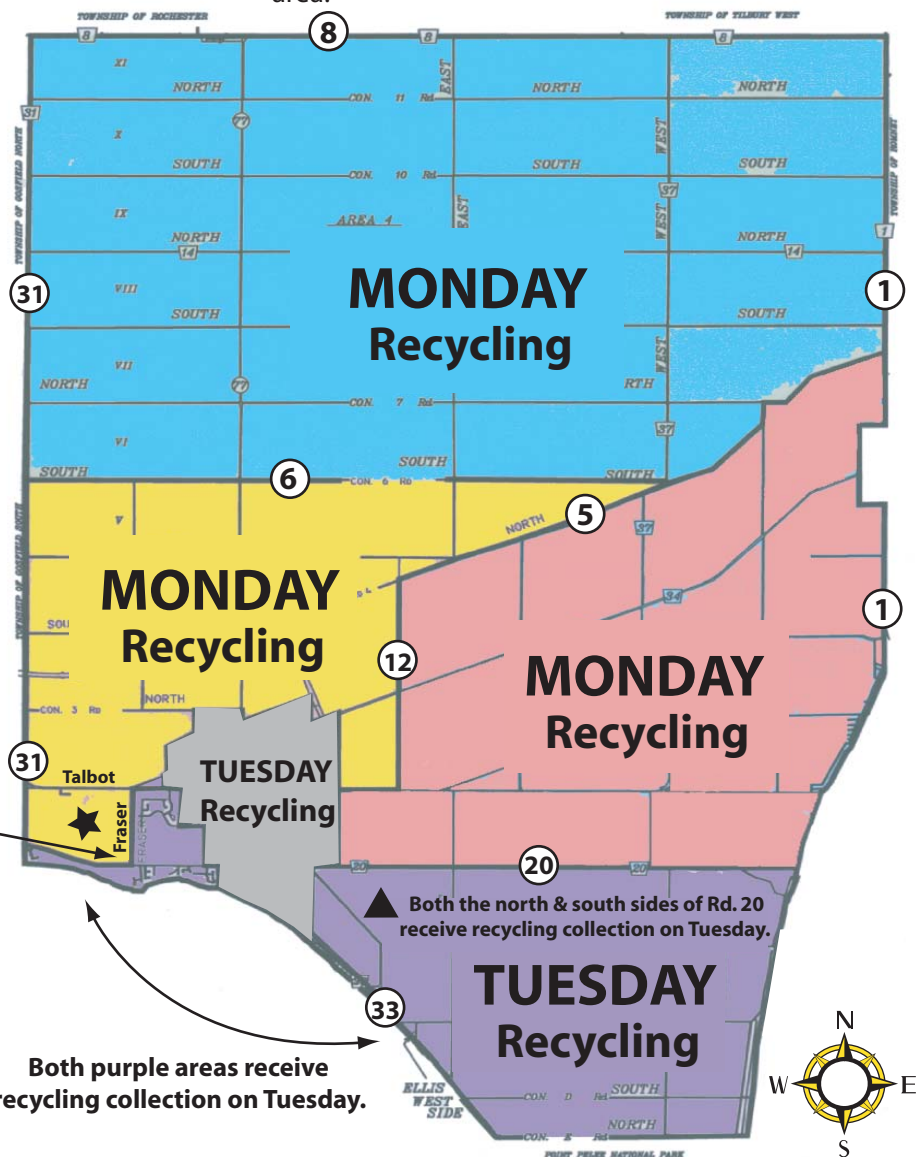

Essex-Windsor
Solid Waste Authority
1-800-563-3377
www.ewswa.org

Both purple areas receive recycling collection on Tuesday.

Both the north & south sides of Rd. 20 receive recycling collection on Tuesday.